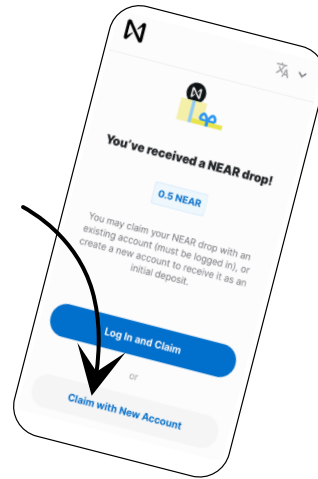

Open a NEAR wallet

- 1 scan the QR code with your phone
- 2 tap on Claim with New Account
- 3 choose your NEAR name
- 4 write down your seed phrase

_____ . near

Store your seed phrase with your important documents

- | | |
|----------|----------|
| 1 _____ | 2 _____ |
| 3 _____ | 4 _____ |
| 5 _____ | 6 _____ |
| 7 _____ | 8 _____ |
| 9 _____ | 10 _____ |
| 11 _____ | 12 _____ |

To access your wallet:

WALLET.NEAR.ORG