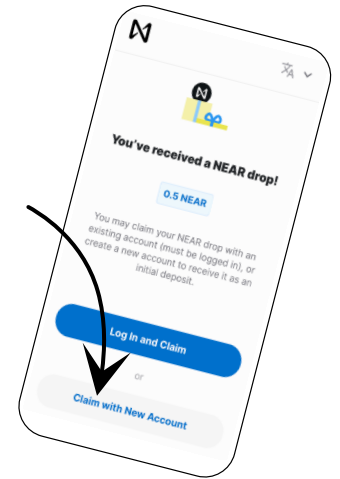

Open a NEAR wallet

- 1 scan the QR code with your phone
- 2 tap on Claim with New Account
- 3 choose your NEAR name
- 4 write down your seed phrase

_____ . near

Store your seed phrase with your important documents

- | | |
|----------|----------|
| 1 _____ | 2 _____ |
| 3 _____ | 4 _____ |
| 5 _____ | 6 _____ |
| 7 _____ | 8 _____ |
| 9 _____ | 10 _____ |
| 11 _____ | 12 _____ |

To access your wallet:

WALLET.NEAR.ORG