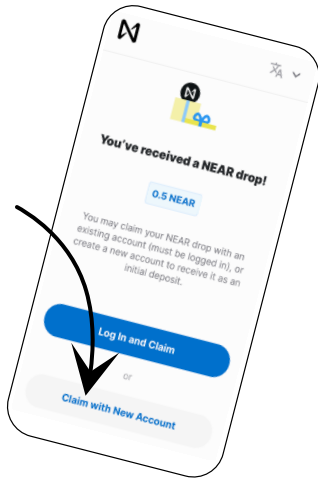

Open a NEAR wallet

- 1 scan the QR code with your phone
- 2 tap on Claim with New Account
- 3 choose your NEAR name
- 4 write down your seed phrase

_____ . near

Store your seed phrase with your important documents

- | | |
|----------|----------|
| 1 _____ | 2 _____ |
| 3 _____ | 4 _____ |
| 5 _____ | 6 _____ |
| 7 _____ | 8 _____ |
| 9 _____ | 10 _____ |
| 11 _____ | 12 _____ |

To access your wallet:

WALLET.NEAR.ORG